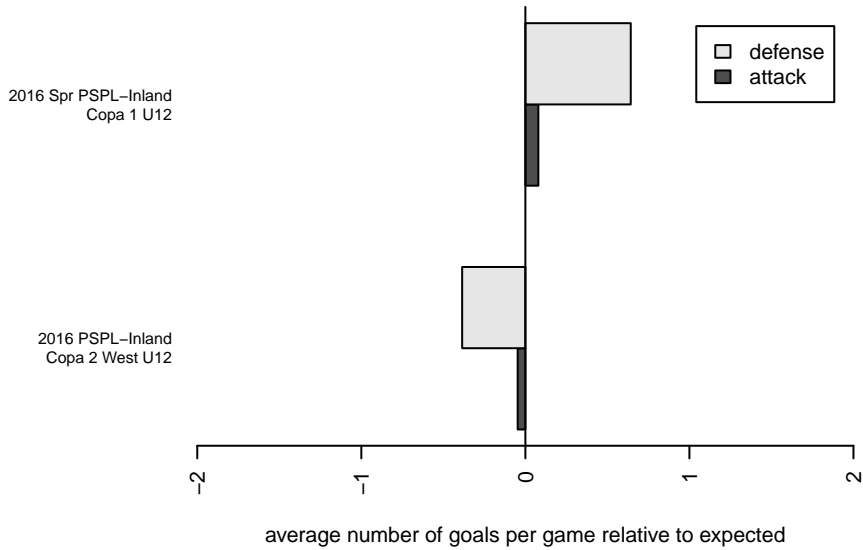

Endeavour Soccer Academy Parrish G05

, WA
 G05 total strength=569
 attack=0.47 defense=0.43
 fall league = PSPL–Inland Copa 2 West U12
 spr league = Spr PSPL–Inland Copa 1 U12

alt names used:
 Endeavour Soccer Academy Parrish–05
 Endeavour Soccer Academy Parrish–05
 ENDEAVOR ENDEAVOUR 05 (WA)

Venues played:
 2016 PSPL–Inland Copa 2 West U12
 2016 Spr PSPL–Inland Copa 1 U12

Endeavour Soccer Academy Parrish G05
 Dots are actual minus expected GF (blue circles) and GA (red triangles).
 Blue line is smoothed change in attack strength. Red is smoothed change in defense strength.

**attack and defense variance (black dot)
relative to other teams
and top 10 in region**

**attack and defense rating
relative to others at age
and all opponents in last 13 months**

Performance relative to 13 month average