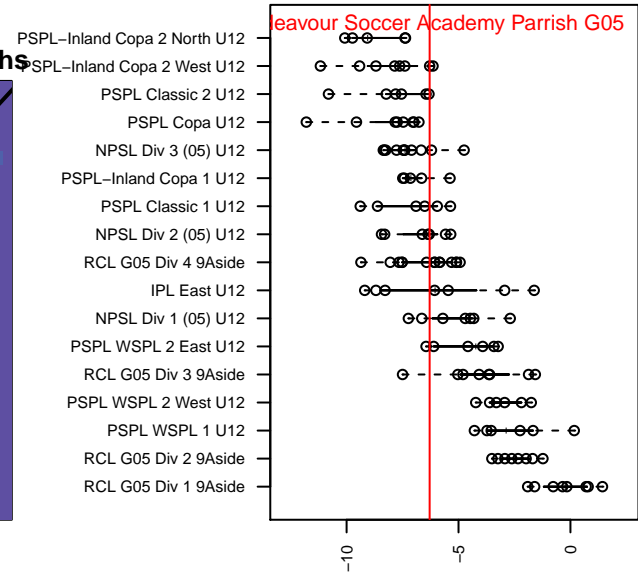

Endeavour Soccer Academy Parrish G05

, WA
 G05 total strength=569
 attack=0.47 defense=0.43
 fall league = PSPL–Inland Copa 2 West U12
 spr league = Spr PSPL–Inland Copa 1 U12

alt names used:
 Endeavour Soccer Academy Parrish–05
 Endeavour Soccer Academy Parrish–05
 ENDEAVOR ENDEAVOUR 05 (WA)

Venues played:
 2016 PSPL–Inland Copa 2 West U12
 2016 Spr PSPL–Inland Copa 1 U12

Endeavour Soccer Academy Parrish G05
 Dots are actual minus expected GF (blue circles) and GA (red triangles).
 Blue line is smoothed change in attack strength. Red is smoothed change in defense strength.

**attack and defense variance (black dot)
relative to other teams
and top 10 in region**

**attack and defense rating
relative to others at age
and all opponents in last 13 months**

Performance relative to 13 month average