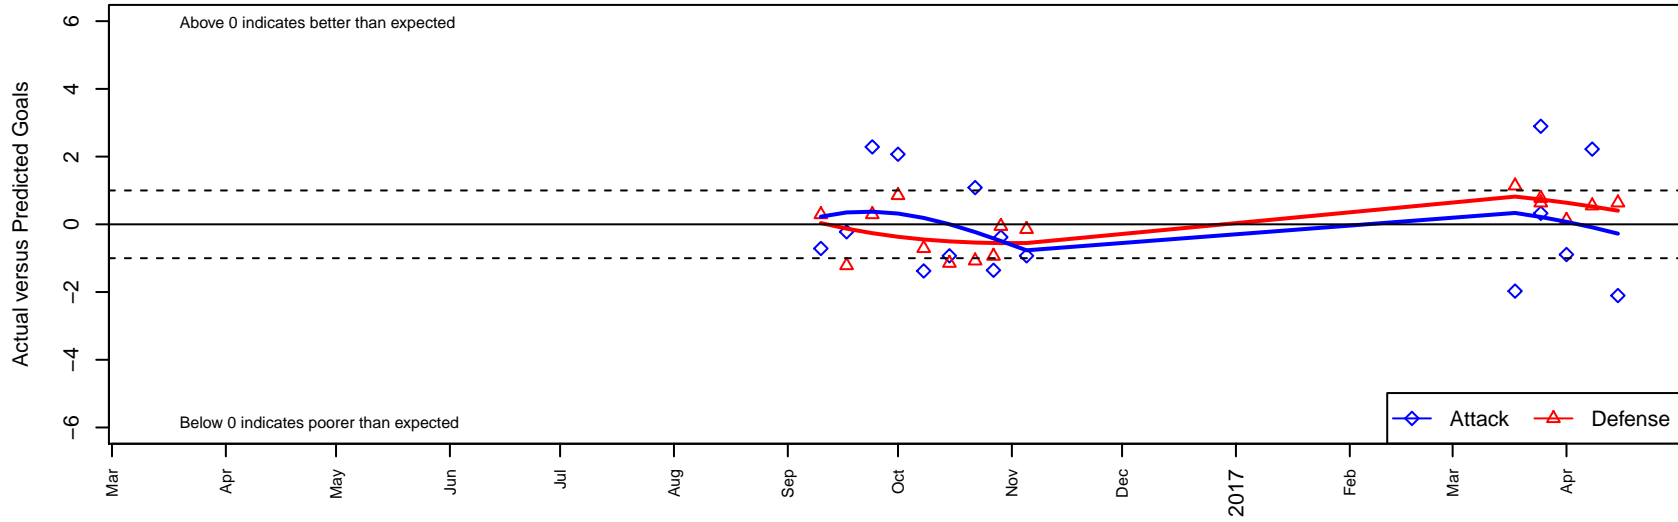

Endeavour Soccer Academy Parrish G05

, WA
 G05 total strength=569
 attack=0.47 defense=0.43
 fall league = PSPL–Inland Copa 2 West U12
 spr league = Spr PSPL–Inland Copa 1 U12

alt names used:
 Endeavour Soccer Academy Parrish–05
 Endeavour Soccer Academy Parrish–05
 ENDEAVOR ENDEAVOUR 05 (WA)

Venues played:
 2016 PSPL–Inland Copa 2 West U12
 2016 Spr PSPL–Inland Copa 1 U12

Endeavour Soccer Academy Parrish G05
 Dots are actual minus expected GF (blue circles) and GA (red triangles).
 Blue line is smoothed change in attack strength. Red is smoothed change in defense strength.

**attack and defense variance (black dot)
relative to other teams
and top 10 in region**

**attack and defense rating
relative to others at age
and all opponents in last 13 months**

Performance relative to 13 month average